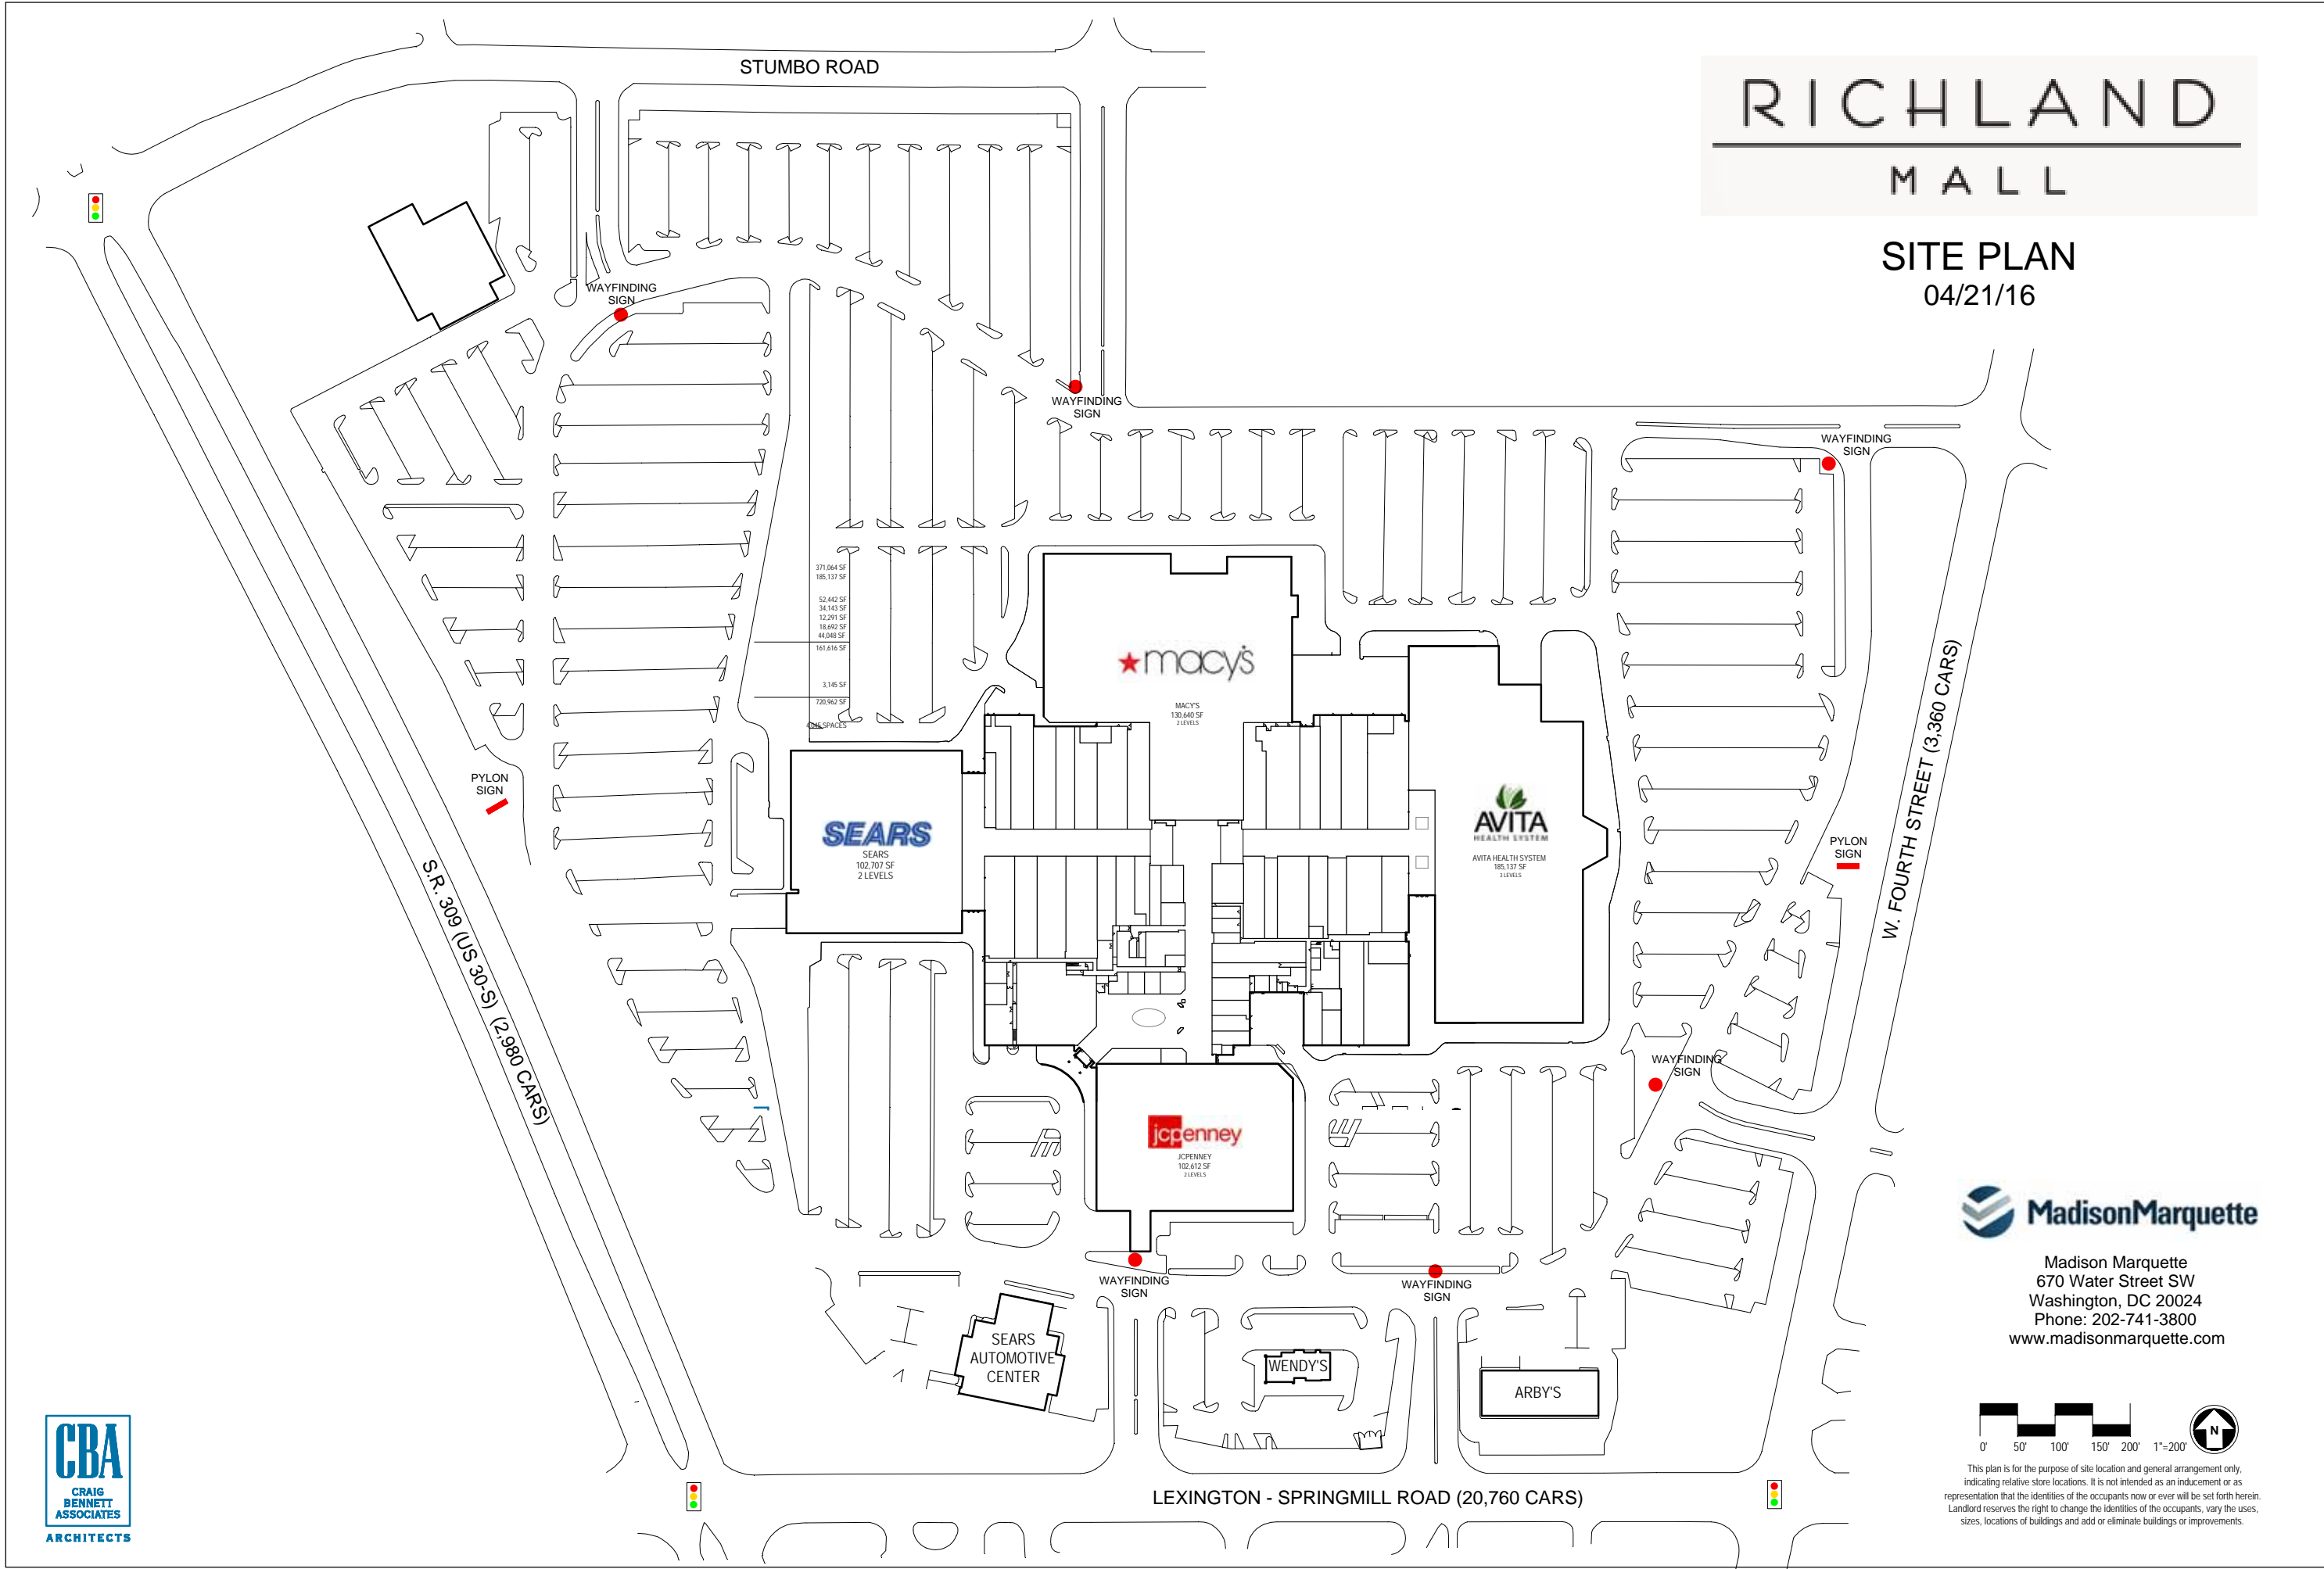

RICHLAND MALL

SITE PLAN
04/21/16

Madison Marquette
670 Water Street SW
Washington, DC 20024
Phone: 202-741-3800
www.madisonmarquette.com